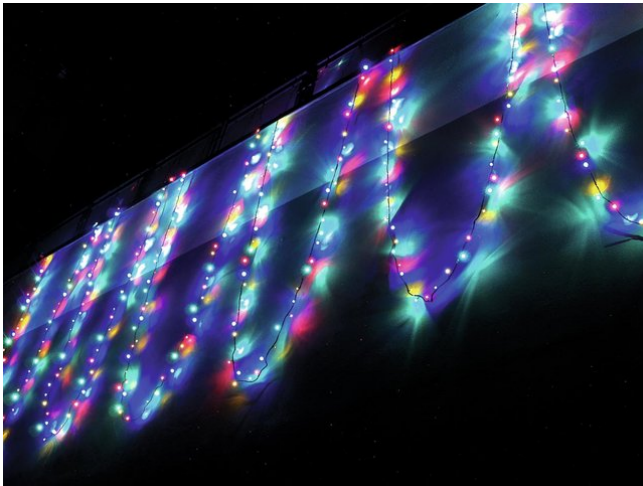

eurolite®

LED garland 230V 200 RWBY LEDs w.C.

Exclusive LED light chain for stylish deco effects!

Art. No.: 50499252

GTIN: 4026397271119

The article is no longer in our assortment.

eurolite®

LED garland 230V 200 RWBY LEDs w.C.

Exclusive LED light chain for stylish deco effects!

Art. No.: 50499252

GTIN: 4026397271119

Features:

- Light chain with 200 LEDs in the colors red, white, blue and yellow for decorative lighting
- Intergrated controller for selecting various effects
- 24.5 meters long with 10-meter feed line with power unit