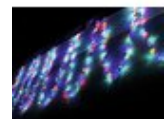

EUROLITE LED garland 230V 200 RWBY LEDs w.C.

Exclusive LED light chain for stylish deco effects!

Art. No.: 50499253

GTIN: 4026397441147

The article is no longer in our assortment.

Features:

- Light chain with 200 LEDs in the colors red, white, blue and yellow for decorative lighting
- Intergrated controller for selecting various effects
- Light chain 25 m long
- 10 m feed line with integrated controller and power unit

Logistic

EAN / GTIN: 4026397441147

Weight: 1,24 kg

Length: 0.20 m

Width: 0.15 m

Heigth: 0.09 m

Technical specifications:

Power supply: 230 V AC, 50 Hz

Power consumption: 10,00 W

Weight: 1,14 kg

LED number: 200

Length: Feed line 10 m

Light chain 25 m

Legal specifications

Special product: Not designed for household room illumination

Intended use: Show effect lighting