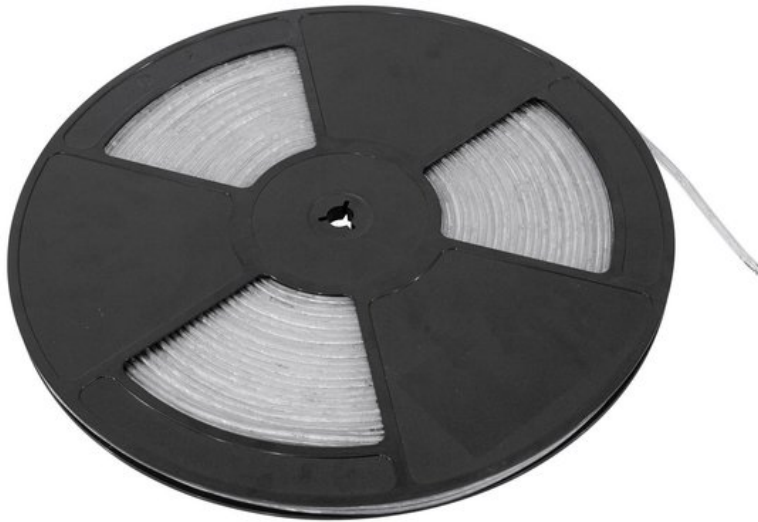

EUROLITE LED Ribbon H 3,5x5,5mm blue 20m

Realize your creative ideas!

Art. No.: 50530026

GTIN: 4026397354843

The article is no longer in our assortment.

Features:

- Flexible LED tube for decorative lighting
- Waterproof for outdoor applications, IP68
- Can be cut into segments of variable size (groups of 3 LEDs)
- Countless possibilities for use: window dressing, party-room decoration, on fairs for product presentation, indoor & outdoor advertisement, signs, toys, arts & crafts, sport items, on clothing
- Easy to mount: with mounting clip glue, tape or thread
- Available in versions of 4 different colors, 2 different color temperatures of the white LEDs or RGB
- Supplied on a plastic reel
- Power cable, connectors, end cap, heat-shrink tube, and mounting clip optional (F02)
- 24 V operation with optional PSU

Logistic

EAN / GTIN: 4026397354843

Weight: 0,97 kg

Length: 0.34 m

Width: 0.34 m

Height: 0.02 m

Technical specifications:

IP classification:	IP68
Dimensions:	Length: 20 m Width: 6 mm Height: 4 mm
Power supply (via 24V DC power-unit):	230 V AC, 50 Hz
Rated power/meter:	2 W
Protection grade:	IP68
LED number/meter:	36

Distance between LEDs:	2.78 cm
Cutting marks:	every 6 LEDs
Beam angle:	120°
Roll length:	20 m
Maximum length:	20 m
Dimensions (W x H):	4 x 6 mm
Legal specifications	
Special product:	Not designed for household room illumination
Intended use:	Show effect lighting