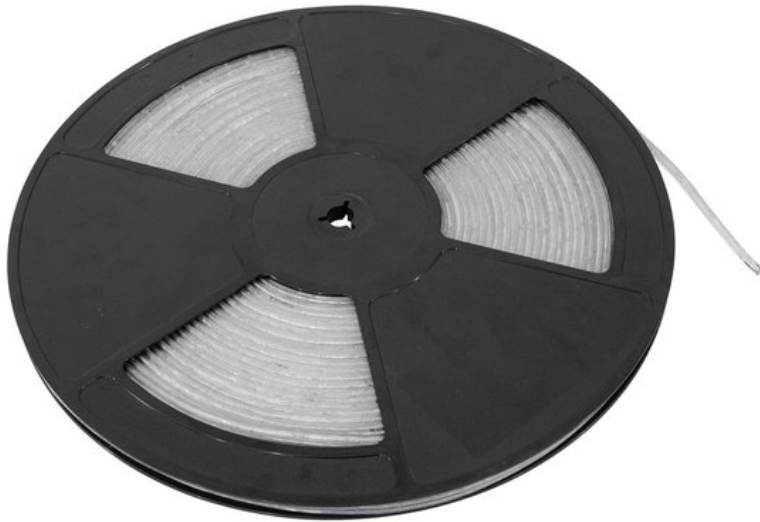

## EUROLITE LED Ribbon H 3,5x5,5mm green 20m

Realize your creative ideas!

Art. No.: 50530031

GTIN: 4026397354867

**The article is no longer in our assortment.**

### Features:

- Flexible LED tube for decorative lighting
- Waterproof for outdoor applications, IP68
- Can be cut into segments of variable size (groups of 3 LEDs)
- Countless possibilities for use: window dressing, party-room decoration, on fairs for product presentation, indoor & outdoor advertisement, signs, toys, arts & crafts, sport items, on clothing
- Easy to mount: with mounting clip glue, tape or thread
- Available in versions of 4 different colors, 2 different color temperatures of the white LEDs or RGB
- Supplied on a plastic reel
- Power cable, connectors, end cap, heat-shrink tube, and mounting clip optional (F02)
- 24 V operation with optional PSU

### Technical specifications:

|                                       |   |
|---------------------------------------|---|
| IP classification:                    | IP68  |
| Dimensions:                           | Length: 20 m<br>Width: 6 mm<br>Height: 4 mm |
| Power supply (via 24V DC power-unit): | 230 V AC, 50 Hz                             |
| Rated power/meter:                    | 2 W   |
| Protection grade:                     | IP68  |
| LED number/meter:                     | 36  |

|                        |  |
|------------------------|--|
| Distance between LEDs: | 2.78 cm                                      |
| Cutting marks:         | every 6 LEDs                                 |
| Beam angle:            | 120°   |
| Roll length:           | 20 m   |
| Maximum length:        | 20 m   |
| Dimensions (W x H):    | 4 x 6 mm                                     |
| Legal specifications   |  |
| Special product:       | Not designed for household room illumination |
| Intended use:          | Show effect lighting                         |