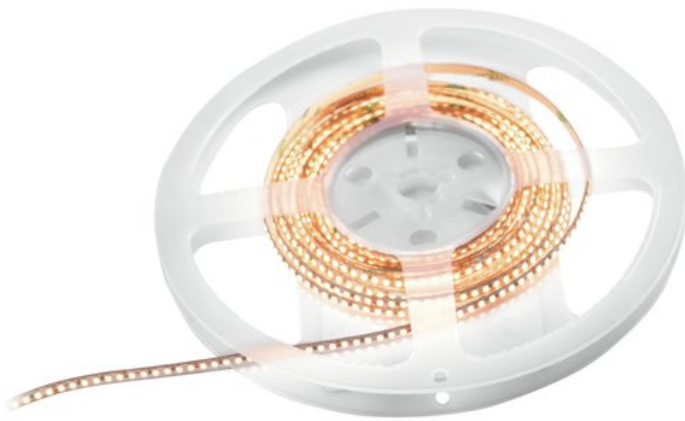

## EUROLITE LED Strip 1320 5m 2216 2700K 24V

Flexible LED strip with 4.5 mm width and a CRI >90

Art. No.: 50530101

GTIN: 4026397631043

**List price: 105.91 €**

incl. 19% VAT.

### Features:

- Flexible LED strip for decorative lighting
- High-grade components and a solid construction guarantee a long service life and excellent color rendering
- Only 4.5 mm in width
- Can be cut into segments of variable size
- Self-adhesive rear side
- Supplied on a plastic reel
- Power cable, straight and flexible plug connectors available as accessories
- 1320 powerful LEDs SMD 2216 warm white (WW)
- Control via Accessory
- Very high color rendering index (CRI)
- For application areas such as: Clubs/dancing school; Trade fair and shop fitting; Installation; restaurants, bars and hotels
- Silent operation

#### Package contents

- 1 x illuminant, 1 x user manual

### Technical specifications:

Power supply: 24 V DC 2 A

Power consumption: 48 W

IP classification: IP20

Protection class: Protection class III

Nominal wattage:	6 W
Power connection:	Fixed Supply cord with open wires
Cable length:	Approx. 0,15 m
LED:	1320 x SMD 2216 warm white (WW)
Color temperature:	2700K
Control:	Accessory
Standing/fixation:	Self adhesive
Color rendering index (CRI):	94 Ra
Lamps/meter:	264 pc/pcs
Power/meter:	9,6 W
Lamps/tube:	1320 pc/pcs
Lamp distance:	3,6 mm
Cutting mark:	2,2 cm
Luminous flux (Lumen) per meter:	952 lm/m
Housing color:	White
Dimensions:	Length: 5 m Width: 4,3 mm Height: 1,3 mm
Weight:	70 g
Noise classification:	Class 0 (no noise at all)
Energy efficiency class (A - G):	G