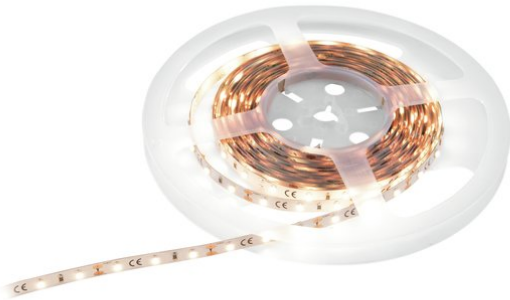

eurolite®

LED Strip 300 5m 3528 3000K 24V Constant Current

Flexible LED strip with a CRI >90 and 24 V constant current

Art. No.: 50530105

GTIN: 4026397631128

List price: 71.28 €
incl. 19% VAT.

All rights reserved. Subject to change without notice. Errors and omissions excepted.
Illustration only. Actual item may differ from photo.

eurolite®

LED Strip 300 5m 3528 3000K 24V Constant Current

Flexible LED strip with a CRI >90 and 24 V constant current

Art. No.: 50530105

GTIN: 4026397631128

Features:

- Flexible LED strip for decorative lighting
- Constant current technology for high efficiency, durability and homogeneous light distribution
- Greater lengths do not lead to light fall-off and do not require multiple feeders
- High-grade components and a solid construction guarantee a long service life and excellent color rendering
- Can be cut into segments of variable size
- Self-adhesive rear side
- Supplied on a plastic reel
- Power cable, straight and flexible plug connectors available as accessories
- Dimmable
- 300 powerful LEDs SMD 3528 warm white (WW)
- Control via Accessory
- Very high color rendering index (CRI)
- Silent operation