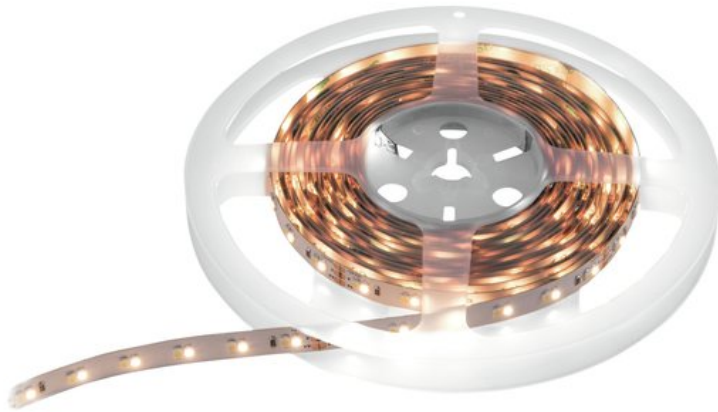

EUROLITE LED Strip 600 5m 3528 2700+5700K 24V

Flexible LED strip, warm white and cold white, CRI >90

Art. No.: 50530115

GTIN: 4026397631234

EUROLITE LED STRIP 600 5m 3528 2700+5700K 24V

List price: 53.43 €

incl. 19% VAT.

Features:

- Flexible LED strip for decorative lighting
- High-grade components and a solid construction guarantee a long service life and excellent color rendering
- Mixed LED layout for homogeneous light distribution
- Can be cut into segments of variable size
- Self-adhesive rear side
- Supplied on a plastic reel
- Power cable, straight and flexible plug connectors available as accessories
- 600 powerful LEDs SMD 3528 2in1 BCL CW/WW (homogenous color mix)
- Control via Accessory
- Very high color rendering index (CRI)
- For application areas such as: Trade fair and shop fitting; Clubs/dancing school; Installation; restaurants, bars and hotels
- Silent operation

Logistic

EAN / GTIN: 4026397631234

Weight: 0,14 kg

Length: 0.02 m

Width: 0.02 m

Height: 0.00 m

Technical specifications:

Power supply:	24 V DC 1,7 A
Power consumption:	Max. 48 W
IP classification:	IP20
Protection class:	Protection class III
Power connection:	Fixed Supply cord with open wires

LED:	600 x SMD 3528 2in1 BCL CW/WW (homogenous color mix)
Color temperature:	2700K; 5700K
Control:	Accessory
Standing/fixation:	Self adhesive
Color rendering index (CRI):	95 Ra
Lamps/meter:	120 pc/pcs
Power/meter:	9,6 W
Lamps/tube:	600 pc/pcs
Lamp distance:	8 mm
Cutting mark:	10 cm
Luminous flux (Lumen) per meter:	900 lm/m
Housing color:	White
Dimensions:	Length: 5 m Width: 1 cm Height: 2 mm
Weight:	130 g
Noise classification:	Class 0 (no noise at all)
Energy efficiency class (A - G):	G