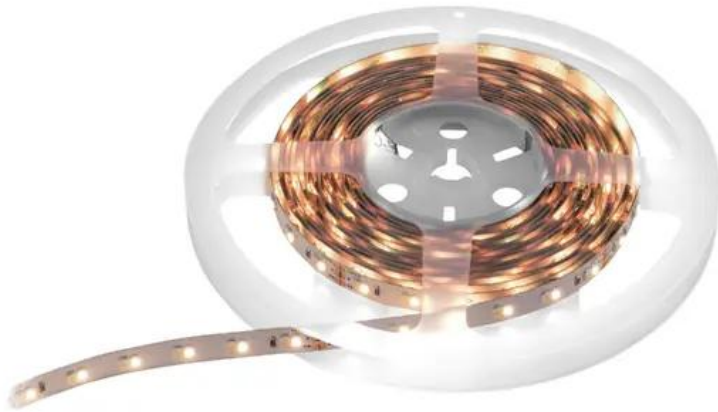

## EUROLITE LED Strip 600 5m 3528 2700+5700K 24V

Flexible LED strip, warm white and cold white, CRI >90

Art. No.: 50530115

GTIN: 4026397631234

4026397631234

### Features:

- Flexible LED strip for decorative lighting
- High-grade components and a solid construction guarantee a long service life and excellent color rendering
- Mixed LED layout for homogeneous light distribution
- Can be cut into segments of variable size
- Self-adhesive rear side
- Supplied on a plastic reel
- Power cable, straight and flexible plug connectors available as accessories
- 600 LEDs SMD 3528 2in1 BCL CW/WW (homogenous color mix)
- Control via accessory
- Very high color rendering index (CRI)
- For application areas such as: Trade fair and shop fitting; clubs/dancing school; installation; restaurants, bars and hotels
- Silent operation

### Technical specifications:

Power supply:	24V DC 1700 mA
Power consumption:	Max. 48 W
IP classification:	IP20
Protection class:	Protection class III
Power connection:	Fixed supply cord with open wires

Lamp type:	LED lamp
LED type:	600 x SMD 3528 2in1 BCL CW/WW (homogenous color mix)
Control:	Accessory
Standing/fixation:	Self adhesive
Color temperature:	2700K; 5700K
Color rendering index (CRI):	95 Ra
Lamps/meter:	120 pc/pcs
Power/meter:	9.6 W
Lamps/tube:	600 pc/pcs
Lamp distance:	8 mm
Cutting mark:	10 cm
Luminous flux (Lumen) per meter:	900 lm/m
Housing color:	White
Dimensions:	Length: 500 cm Width: 1 cm Height: 0.2 cm
Weight:	0.13 kg
Noise classification:	Class 0 (no noise at all)
Energy efficiency class (A - G):	G