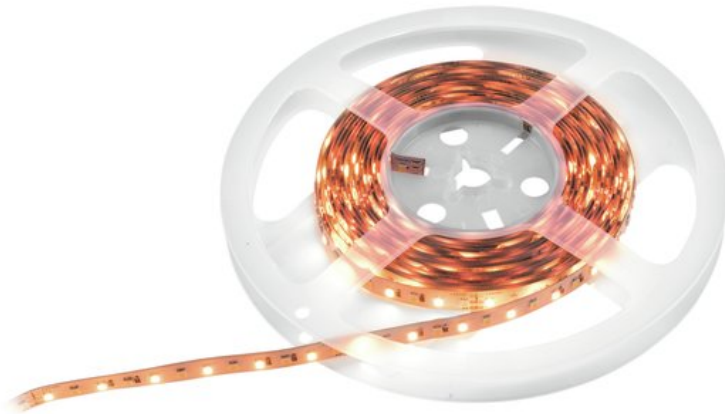

## EUROLITE LED Strip 600 5m 2835 1800+5700K 24V

Flexible LED strip, extra warm white and cold white, CRI >90

Art. No.: 50530130

GTIN: 4026397631258

**List price: 71.28 €**

incl. 19% VAT.

### Features:

- Flexible LED strip for decorative lighting
- High-grade components and a solid construction guarantee a long service life and excellent color rendering
- High efficiency and durability
- Can be cut into segments of variable size
- Self-adhesive rear side
- Supplied on a plastic reel
- Power cable, straight and flexible plug connectors available as accessories
- 600 powerful LEDs SMD 2835 2in1 BCL CW/WW (homogenous color mix)
- Control via Accessory
- Very high color rendering index (CRI)
- For application areas such as: Trade fair and shop fitting; Clubs/dancing school; Installation; restaurants, bars and hotels
- Silent operation

### Technical specifications:

Power supply:	24 V DC 4,15 A
Power consumption:	Max. 100 W
IP classification:	IP20
Protection class:	Protection class III
Power connection:	Fixed Supply cord with open wires

Cable length:	Approx. 0,15 m
LED:	600 x SMD 2835 2in1 BCL CW/WW (homogenous color mix)
Color temperature:	1800K; 5700K
Control:	Accessory
Standing/fixation:	Self adhesive
Color rendering index (CRI):	95 Ra
Lamps/meter:	120 pc/pcs
Power/meter:	20 W
Lamps/tube:	600 pc/pcs
Lamp distance:	8 mm
Cutting mark:	10 cm
Luminous flux (Lumen) per meter:	868 lm/m
Housing color:	White
Dimensions:	Length: 5 m Width: 1 cm Height: 1,2 mm
Weight:	130 g
Noise classification:	Class 0 (no noise at all)
Energy efficiency class (A - G):	G