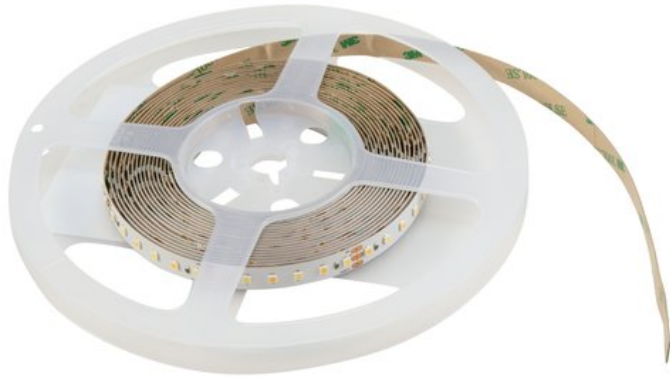

## EUROLITE LED Strip 600 5m 3528 2700+6500K 12V

Flexible LED strip, extra warm white and cold white, CRI >90

Art. No.: 50530131

GTIN: 4026397700329

**List price: 41.53 €**

incl. 19% VAT.

### Features:

- Flexible LED strip for decorative lighting
  - High-grade components and a solid construction guarantee a long service life and excellent color rendering
  - High efficiency and durability
  - Densely arranged LEDs enable homogeneous light distribution at smallest distances
  - Cozy and natural light due to extra high color rendering
  - Can be cut into segments of variable size
  - Self-adhesive rear side
  - Supplied on a plastic reel
  - Power cable, straight and flexible plug connectors available as accessories
  - 300 powerful LEDs 0,2 W SMD 3528 warm white (WW)
  - 300 powerful LEDs 0,2 W SMD 3528 cold white (CW)
  - Variable color temperature 2750 K - 6430 K
  - Control via Accessory
  - Very high color rendering index (CRI)
  - For application areas such as: Trade fair and shop fitting; Clubs/dancing school; Installation; restaurants, bars and hotels
  - Silent operation
- Package contents**
- 1 x illuminant, 1 x user manual

### Logistic

EAN / GTIN: 4026397700329

Weight: 0,14 kg

Length: 0.24 m

Width: 0.20 m

Height: 0.05 m

### Technical specifications:

Power supply:

12 V

Power consumption:	48 W
IP classification:	IP20
Protection class:	Protection class III
Power connection:	Non-wired
LED:	300 x 0,2 W SMD 3528 warm white (WW) 300 x 0,2 W SMD 3528 cold white (CW)
Color temperature:	2750K - 6430K adjustable
Control:	Accessory
Standing/fixation:	Self adhesive
Color rendering index (CRI):	92 Ra
Lamps/meter:	120 pc/pcs
Power/meter:	9,6 W
Lamps/tube:	600 pc/pcs
Cutting mark:	5 cm
Luminous flux (Lumen) per meter:	800 lm/m
Dimensions:	Length: 5 m Width: 1 cm Height: 1,3 mm
Weight:	130 g
Noise classification:	Class 0 (no noise at all)
Energy efficiency class (A - G):	G