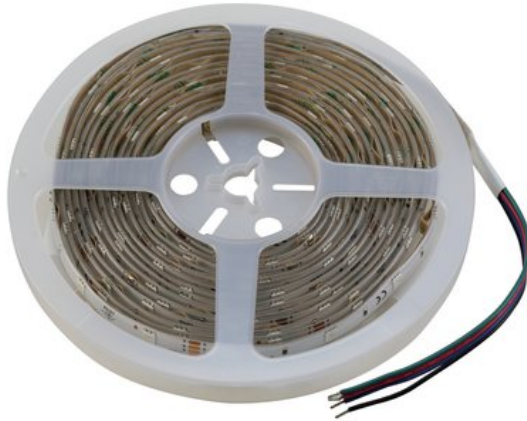

EUROLITE LED IP Strip 150 5m RGB 24V

Flexible 3in1 TCL RGB LED strip for indoor and outdoor use, 24 V

Art. No.: 50530190

GTIN: 4026397673401

List price: 59.38 €

incl. 19% VAT.

Description:

With its numerous IP LED strips, Eurolite offers light on tape for outdoor use. Eurolite presents different stripes fulfilling the IP68 standard.

The flexible LED strips have a length of 5 meters. Unichrome versions - red, blue, green, yellow, cool white, warm white - are complimented by two RGB versions. The single colors can be ordered either with a wide span (150 LEDs) or with a short span (300 LEDs) between the LEDs. The RGB versions are available in 12 V or 24 operation - LED quantities are always 150. An optional LED controller controls the brightness and the speed of the RGB LEDs or provides automatic run of the built-in color programs.

Supplied on a plastic reel, the LED stripes feature a self adhesive rear side for simple installation. Color and form can be used as desired as the strips are very flexible and adaptable to really every venue.

Features:

- Flexible LED strip for decorative lighting
- Can be cut into segments of variable size
- Self-adhesive rear side
- Supplied on a plastic reel
- 150 powerful LEDs SMD 5050 3in1 TCL RGB (homogenous color mix)
- Control via system controller
- Suitable for outdoor use
- For application areas such as: Trade fair and shop fitting; Clubs/dancing school; Installation; restaurants, bars and hotels
- Silent operation

Package contents

Logistic

EAN / GTIN: 4026397673401

Weight: 0,20 kg

Length: 0.23 m

Width: 0.21 m

Height: 0.01 m