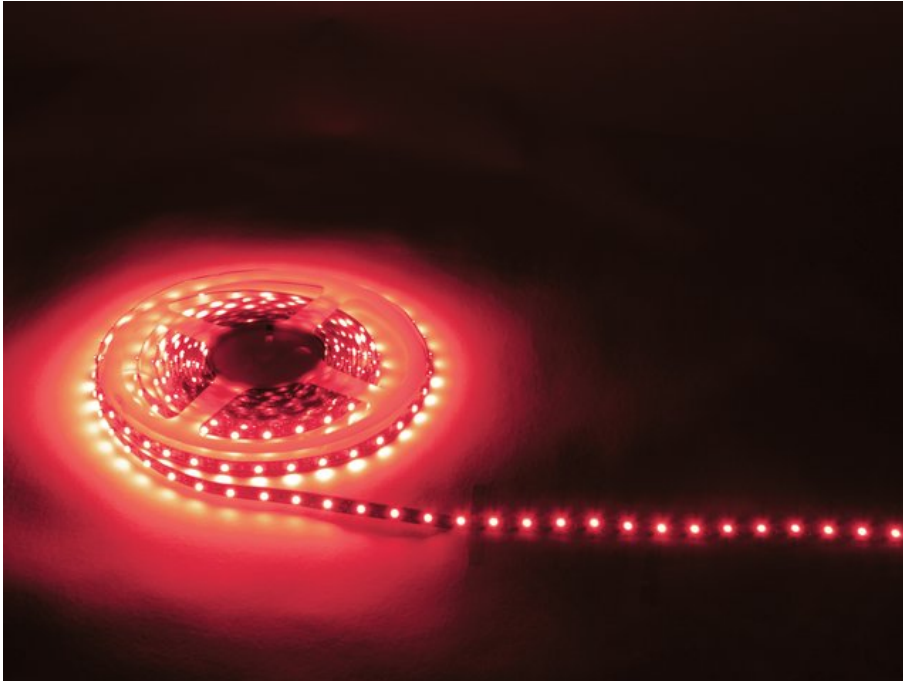

## EUROLITE LED Strip 300 5m 3528 red 12V

Flexible LED strip for indoor use

Art. No.: 50530520

GTIN: 4026397255027

**The article is no longer in our assortment.**

### Description:

With its numerous LED strips, Eurolite offers light on tape for technical decoration or bar illumination.

The flexible LED strips have a length of 5 meters. Unichrome versions - red, blue, green, yellow, cool white, warm white - are complimented by two RGB versions. The single colors can be ordered either with a wide span (150 LEDs) or with a short span (300 LEDs) between the LEDs. The RGB versions are available in 12 V or 24 operation - LED quantities are 150 or 240. An optional LED controller controls the brightness and the speed of the RGB LEDs or provides automatic run of the built-in color programs.

Supplied on a plastic reel, the LED stripes feature a self adhesive rear side for simple installation. Color and form can be used as desired as the strips are very flexible and adaptable to really every venue.

### Technical specifications:

Power consumption:	24 W
IP classification:	IP20
Standing/fixation:	Self adhesive
Lamps/meter:	60 pc/pcs
Power/meter:	4,8 W
Lamps/tube:	300 pc/pcs
Lamp distance:	16 mm
Cutting mark:	5 cm
Housing color:	White
Dimensions:	Length: 5 m Width: 8 mm
Weight:	80 g
Watts per meter/total:	4.8 W/24 W
LED type:	SMD 3528
LED number:	300
Cutting mark:	every 50 mm
Dimensions:	Ø 8 mm x 5000 mm
Legal specifications	
Special product:	Not designed for household room illumination
Intended use:	Show effect lighting