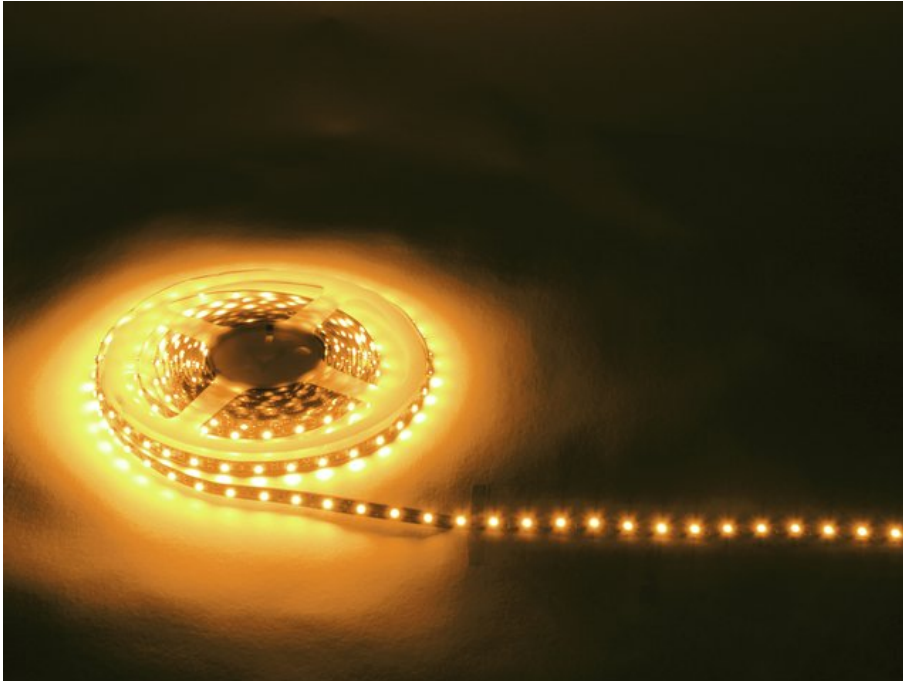

EUROLITE LED Strip 300 5m 3528 yellow 12V

Flexible LED strip for indoor use

Art. No.: 50530535

GTIN: 4026397255133

The article is no longer in our assortment.

Description:

With its numerous LED strips, Eurolite offers light on tape for technical decoration or bar illumination.

The flexible LED strips have a length of 5 meters. Unichrome versions - red, blue, green, yellow, cool white, warm white - are complimented by two RGB versions. The single colors can be ordered either with a wide span (150 LEDs) or with a short span (300 LEDs) between the LEDs. The RGB versions are available in 12 V or 24 operation - LED quantities are 150 or 240. An optional LED controller controls the brightness and the speed of the RGB LEDs or provides automatic run of the built-in color programs.

Supplied on a plastic reel, the LED stripes feature a self adhesive rear side for simple installation. Color and form can be used as desired as the strips are very flexible and adaptable to really every venue.

Technical specifications:

Power consumption:	24 W
IP classification:	IP20
Standing/fixation:	Self adhesive
Lamps/meter:	60 pc/pcs
Power/meter:	4,8 W
Lamps/tube:	300 pc/pcs
Lamp distance:	16 mm
Cutting mark:	5 cm
Housing color:	White
Dimensions:	Length: 5 m Width: 8 mm
Weight:	110 g
Watts per meter/total:	4.8 W/24 W
LED type:	SMD 3528
LED number:	300
Cutting mark:	every 50 mm
Dimensions:	Ø 8 mm x 5000 mm
Legal specifications	
Special product:	Not designed for household room illumination
Intended use:	Show effect lighting