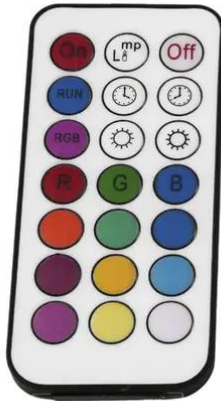

eurolite®

IR-14 Remote Control

IR remote control for lighting effect devices

Art. No.: 50530569

GTIN: 4026397576788

eurolite®

IR-14 Remote Control

IR remote control for lighting effect devices

Art. No.: 50530569

GTIN: 4026397576788

Features:

- Replacement remote control light effect units
- Operable up to 10 m