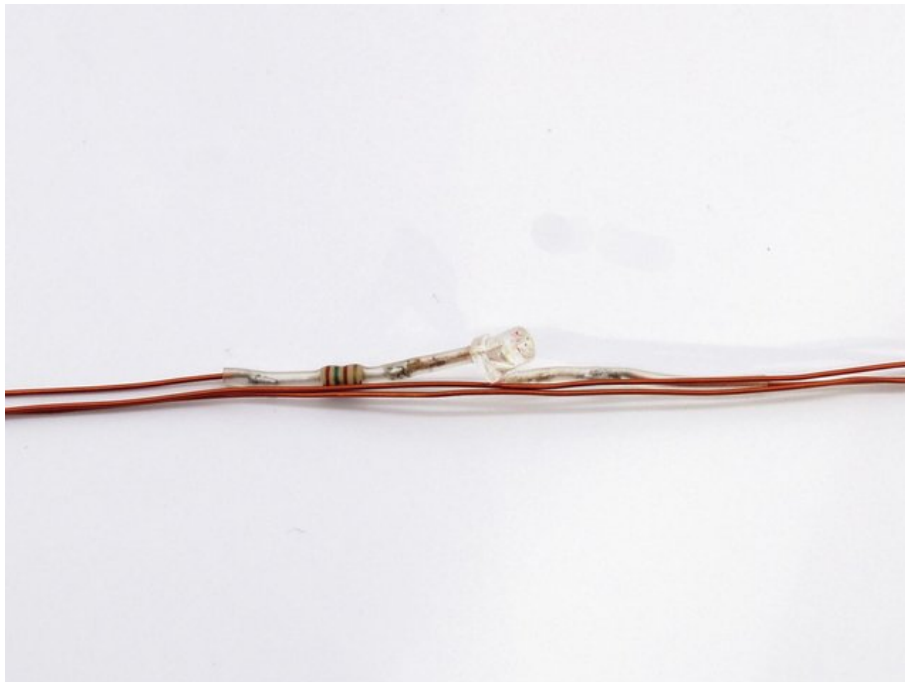

## EUROLITE LED TL-6 3200K Tubelight 1000 pcs

12 V LED tubelights with 6 cm lamp distance

Art. No.: 51200706

GTIN: 4026397350111

**The article is no longer in our assortment.**

### Description:

Do it your way!

Why do we like sunsets and even refer to them as romantic? This is due to the fact that light, helps to create and support certain moods - just like music touches our senses. Warm colors can give us the feeling of security. Hence it's quite logical to deploy light as decoration or accentuation in many fields as possible. The LED TL tubelight therefor offers a perfect help. Simply made of insulated copper wire with directly fixed lamps, it offers immensely versatile usage. Whether for indirect illumination in frames, as heightened safety on stairs, on ceilings, walls, in colored ductworks and so forth. Almost unlimited possibilities. On a roll length of ca. 60 meters there is a space of 6cm between the warm-white LEDs (3000 K) - also available: cold-white with 6cm interval. Of course you can shorten the light chain at will and thus fit it to your very own requirements.

### Features:

- One of the most important elements in decorative and effects illumination
- Insulated copper wire with directly fixed LEDs
- Long LED life
- Heightend safety on stairs
- For individual decorations (e.g. with colored tubing)
- When ordering please specify the following:
  - LED voltage (12 V)
  - LED distance (10 cm or 6 cm)
  - Total length
  - Required transformer
- Power consumption approx. 0.04 W per LED

## Technical specifications:

---

Lamp distance: 60 mm

---

Legal specifications

---

Special product: Not designed for household room illumination

---