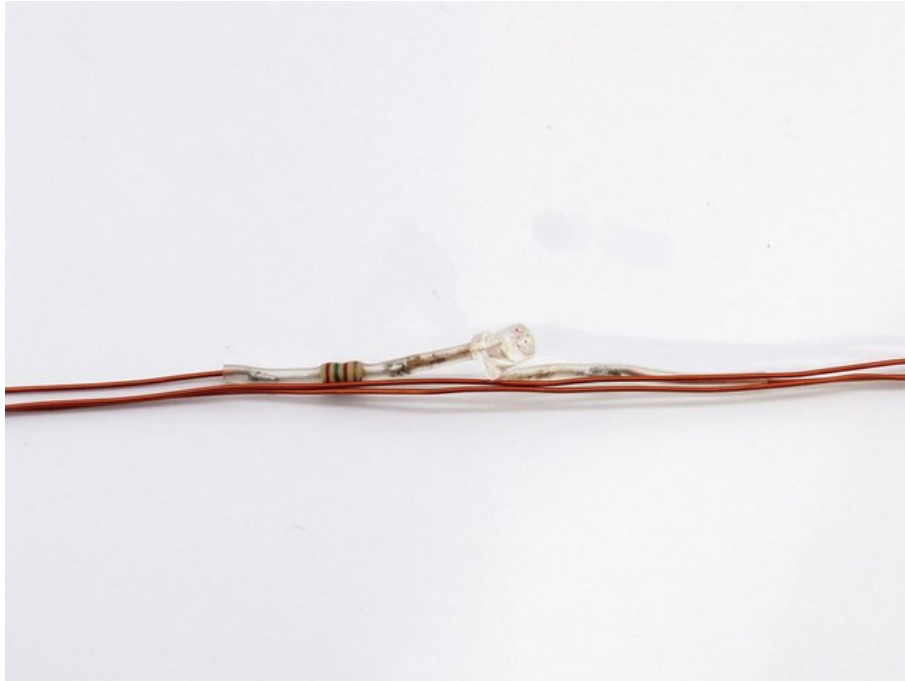

## EUROLITE LED TL-6 6500K Tubelight 100 pcs

12 V LED tubelights with 6 cm lamp distance

Art. No.: 51200720

GTIN: 4026397350135

**The article is no longer in our assortment.**

### Description:

Do it your way!

Why do we like sunsets and even refer to them as romantic? This is due to the fact that light, helps to create and support certain moods - just like music touches our senses. Warm colors can give us the feeling of security. Hence it's quite logical to deploy light as decoration or accentuation in many fields as possible. The LED TL tubelight therefor offers a perfect help. Simply made of insulated copper wire with directly fixed lamps, it offers immensely versatile usage. Whether for indirect illumination in frames, as heightened safety on stairs, on ceilings, walls, in colored ductworks and so forth. Almost unlimited possibilities. On a roll length of ca. 6 meters there is a space of 6cm between the cold-white LEDs (6000 K) - also available: warm-white with 6cm interval. Of course you can shorten the light chain at will and thus fit it to your very own requirements.

### Features:

- One of the most important elements in decorative and effects illumination
- Insulated copper wire with directly fixed LEDs
- Long LED life
- Heightend safety on stairs
- For individual decorations (e.g. with colored tubing)
- When ordering please specify the following:
  - LED voltage (12 V)
  - LED distance (10 cm or 6 cm)
  - Total length
  - Required transformer
- Power consumption approx. 0.04 W per LED

## Technical specifications:

---

Lamp distance: 60 mm

---

Legal specifications

---

Special product: Not designed for household room illumination

---