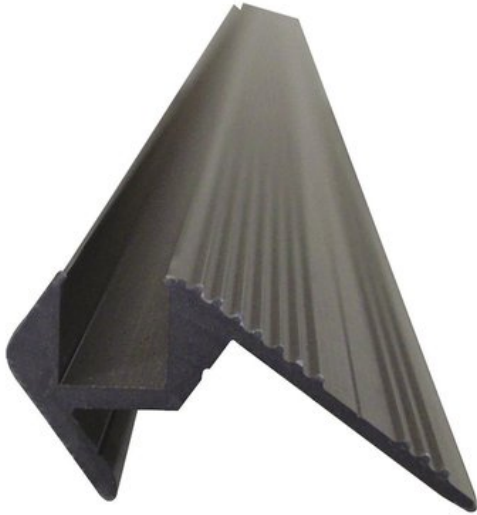

EUROLITE Step Profile 10x10mm black 2m

Special step profiles for Tubelights etc.

Art. No.: 51210502

GTIN:

The article is no longer in our assortment.

Features:

Special step profiles for Tubelights etc.

- Material: aluminum
- Dimensions: W: 48 mm, H: 24 mm
- Available lengths: 2000 mm
- Section for installing the Tubelights etc.: 10 x 10 mm
- Color: black anodized, which means no color peeling off with the time
- Wheelchairs can easily overcome the channel
- Extreme stability
- Easy installation
- Low weight
- For exhibition and shop installers, discotheque and theatre installations

Logistic

EUROLITE Step profile, 10x10mm, black /m<p class='attributgroup'>Special step profiles for Tubelights etc.

- Material: aluminum
- Dimensions: W: 48 mm, H: 24 mm
- Available lengths: 2000 mm or 4000 mm
- Section for installing the Tubelights etc.: 10 x 10 mm
- Color: black anodized, which means no color peeling off with the time
- Extreme stability
- Easy installation
- Low weight
- Price is calculated by meter