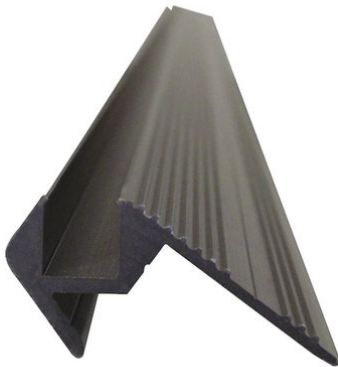

## Step Profile 10x10mm black 2m

Special step profiles for Tubelights etc.

**Art. No.:** 51210502

**GTIN:**

**The article is no longer in our assortment.**

All rights reserved. Subject to change without notice. Errors and omissions excepted.  
Illustration only. Actual item may differ from photo.

### Features:

---

Special step profiles for Tubelights etc.

- Material: aluminum
- Dimensions: W: 48 mm, H: 24 mm
- Available lengths: 2000 mm
- Section for installing the Tubelights etc.: 10 x 10 mm
- Color: black anodized, which means no color peeling off with the time
- Wheelchairs can easily overcome the channel
- Extreme stability
- Easy installation
- Low weight
- For exhibition and shop installers, discotheque and theatre installations