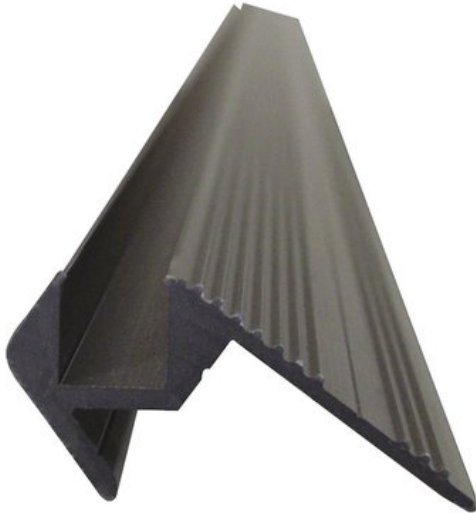

EUROLITE Step profile 10x10mm black 4m

Special step profiles for Tubelights etc.

Art. No.: 51210504

GTIN:

The article is no longer in our assortment.

Features:

Special step profiles for Tubelights etc.

- Material: aluminum
- Dimensions: W: 48 mm, H: 24 mm
- Available lengths: 4000 mm
- Section for installing the Tubelights etc.: 10 x 10 mm
- Color: black anodized, which means no color peeling off with the time
- Wheelchairs can easily overcome the channel
- Extreme stability
- Easy installation
- Low weight
- For exhibition and shop installers, discotheque and theatre installations

Logistic

EUROLITE Step profile, 10x10mm, black /m<p class='attributgroup'>Special step profiles for Tubelights etc.

- Material: aluminum
- Dimensions: W: 48 mm, H: 24 mm
- Available lengths: 2000 mm or 4000 mm
- Section for installing the Tubelights etc.: 10 x 10 mm
- Color: black anodized, which means no color peeling off with the time
- Extreme stability
- Easy installation
- Low weight
- Price is calculated by meter