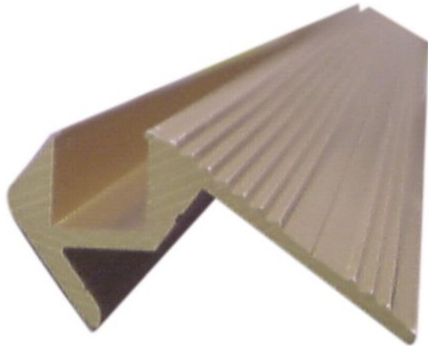

eurolite®

Step profile 10x10mm gold 2m

Special step profiles for Tubelights etc.

Art. No.: 51210702

GTIN:

The article is no longer in our assortment.

eurolite®

Step profile 10x10mm gold 2m

Special step profiles for Tubelights etc.

Art. No.: 51210702

GTIN:

Features:

Special step profiles for Tubelights etc.

- Material: aluminum
- Dimensions: W: 48 mm, H: 24 mm
- Available lengths: 2000 mm
- Section for installing the Tubelights etc.: 10 x 10 mm
- Color: gold-color anodized, which means no color peeling off with the time
- Wheelchairs can easily overcome the channel
- Extreme stability
- Easy installation
- Low weight
- For exhibition and shop installers, discotheque and theatre installations

EUROLITE Step profile, 10x10mm, gold /m<p class='attributgroup'>Spe