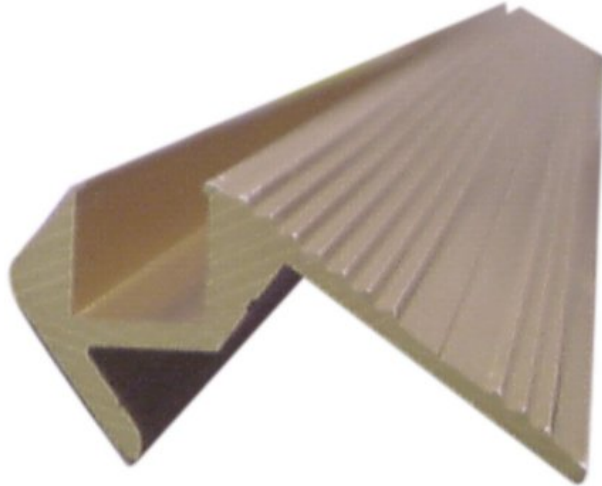

## EUROLITE Step profile 10x10mm gold 4m

Special step profiles for Tubelights etc.

Art. No.: 51210704

GTIN:

**The article is no longer in our assortment.**

### Features:

Special step profiles for Tubelights etc.

- Material: aluminum
- Dimensions: W: 48 mm, H: 24 mm
- Available lengths: 4000 mm
- Section for installing the Tubelights etc.: 10 x 10 mm
- Color: gold-color anodized, which means no color peeling off with the time
- Wheelchairs can easily overcome the channel
- Extreme stability
- Easy installation
- Low weight
- For exhibition and shop installers, discotheque and theatre installations

### Logistic

**EUROLITE Step profile, 10x10mm, gold /m<p class='attributgroup'>Special step profiles for Tubelights etc.**

- Material: aluminum
- Dimensions: W: 48 mm, H: 24 mm
- Available lengths: 2000 mm or 4000 mm
- Section for installing the Tubelights etc.: 10 x 10 mm
- Color: gold-color anodized, which means no color peeling off with the time
- Extreme stability
- Easy installation
- Low weight
- Price is calculated by meter