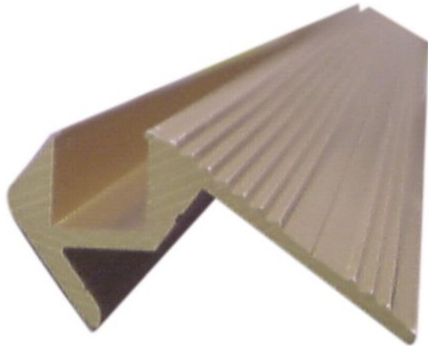

eurolite®

Step profile 10x10mm gold 4m

Special step profiles for Tubelights etc.

Art. No.: 51210704

GTIN:

The article is no longer in our assortment.

eurolite®

Step profile 10x10mm gold 4m

Special step profiles for Tubelights etc.

Art. No.: 51210704

GTIN:

Features:

Special step profiles for Tubelights etc.

- Material: aluminum
- Dimensions: W: 48 mm, H: 24 mm
- Available lengths: 4000 mm
- Section for installing the Tubelights etc.: 10 x 10 mm
- Color: gold-color anodized, which means no color peeling off with the time
- Wheelchairs can easily overcome the channel
- Extreme stability
- Easy installation
- Low weight
- For exhibition and shop installers, discotheque and theatre installations

EUROLITE Step profile, 10x10mm, gold /m<p class='attributgroup'>Spe