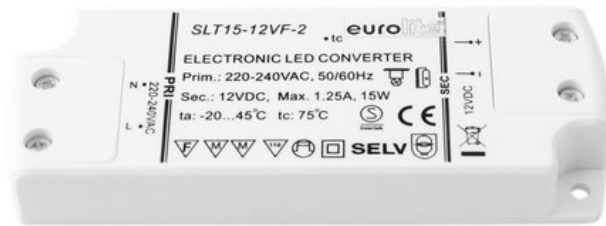

EUROLITE Electr. mini LED transformer, 12V, 15W

Electronic transformer

Art. No.: 51402251

GTIN: 4026397258066

The article is no longer in our assortment.

Features:

- Switch-mode power supply with 12 V DC constant output voltage
- L x W x H: 120 x 40 x 17 mm

Technical specifications:

Logistic

EAN / GTIN: 4026397258066

Weight: 0,08 kg

Length: 0.13 m

Width: 0.05 m

Height: 0.03 m