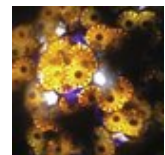

EUROLITE GKF-250 Kaleidoscope

Gobo kaleido flower effect

Art. No.: 51808320

GTIN: 4026397170269

The article is no longer in our assortment.

Features:

- Kaleidoscopic flower effect
- Specially designed color/gobo wheel
- Sound-controlled via built-in microphone
- Microphone-sensitivity adjustable via rotary-control
- Ready for connection with safety-plug
- For 24 V/250 W ELC-lamp
- Easy lamp-exchange via service-lid
- Ideal for mobile use, party-rooms and small discotheques

Logistic

EAN / GTIN: 4026397170269

Weight: 8,75 kg

Length: 0.42 m

Width: 0.37 m

Height: 0.25 m

Technical specifications:

Power supply:	230 V AC, 50 Hz
Power consumption:	280,00 W
Dimensions:	Width: 34 cm Depth: 27 cm Height: 34 cm
Sound-control:	via built-in microphone
Dimensions (L x W x H):	340 x 340 x 270 mm
Weight:	8 kg
Fitting lamp:	GE ELC 24V/250W GX-5.3 50h mit 50 mm Ref