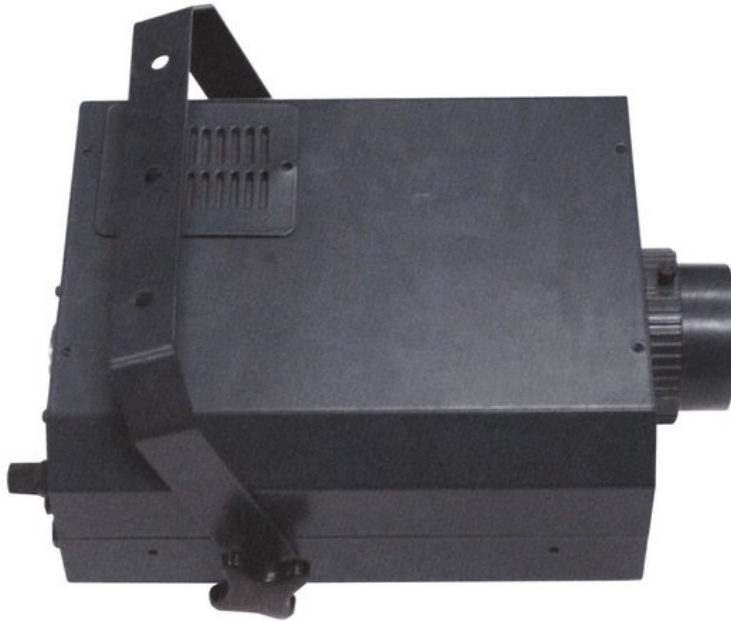

## EUROLITE S-20 laser simulator

Perfect laser simulation

Art. No.: 51812595

GTIN: 4026397118735

**The article is no longer in our assortment.**

### Features:

- Projects image patterns just like an original laser
- Absolutely not dangerous as there is no laser radiation
- Comes in a 4-color-carton

### Logistic

EAN / GTIN: 4026397118735

Weight: 9,50 kg

Length: 0.45 m

Width: 0.36 m

Height: 0.26 m

### Technical specifications:

Power supply: 230 V AC, 50 Hz

Power consumption: 285,00 W

Dimensions: Width: 27 cm  
Depth: 19,5 cm  
Height: 21,5 cm

Dimensions: 405 x 350 x 205 mm

Weight: 8 kg