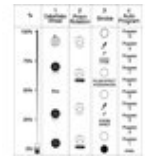

FUTURELIGHT EVO-7 lighting effect

Kaleidoscopic decorative effect spotlight

Art. No.: 51837560

GTIN: 4026397174670

The article is no longer in our assortment.

Features:

- DMX-controlled operation or stand-alone operation with Master/Slave function (1 slave)
- Special designed gobo / color wheel
- Variable rotation speed of Kaleidoscope
- Sound-controlled via built-in microphone
- For MSD/HSD 250, MSD 250/2 or MSD/HSD 200 lamp
- DMX control via every standard DMX controller
- Control via Sound to light via Microphone
- For further information about this product, please refer to the Data Sheet under "Downloads"

Logistic

EAN / GTIN: 4026397174670

Weight: 11,75 kg

Length: 0.50 m

Width: 0.38 m

Height: 0.34 m

Technical specifications:

Power supply:	230 V AC, 50 Hz
Power consumption:	375 W
DMX channels:	4
Control:	Sound to light via Microphone
Beam angle (1/2 peak):	30°
Dimensions:	Width: 30 cm Depth: 29 cm Height: 36 cm
Weight:	10,50 kg
Beam angle:	30°

DMX channels:	4
DMX connection:	3-pin XLR
Sound-control:	via built-in microphone
Dimensions (L x W x H):	360 x 300 x 290 mm
Legal specifications	
Special product:	Not designed for household room illumination
Intended use:	Show effect lighting