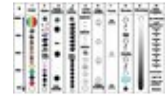

FUTURELIGHT EVO-10 lighting effect

Static deco effect

Art. No.: 51837570

GTIN: 4026397208160

The article is no longer in our assortment.

Description:

The EVO-10 deco effect is a real all-rounder. When this spot performs its show, supported from a smoke-machine, the beams remind a little bit of watterays, coming out of a gardenpistol. One time they are concentrated to one big beam, then they disperse until they form a big mass of light, like a drizzl of colors. In addition to that, the beams rotate, move from inside-out and vice versa and constantly change colors. The speed of this action varies from slow to very fast. In clubs or on stages, the EVO-10 produces a real rain of colors. Without smoke and directed to the ground, the spot amazes with its different symbols and colorful images, that seem to be inspired by fireworks. It is out of the question; a real champion.

Logistic

EAN / GTIN: 4026397208160

Weight: 29,40 kg

Length: 0.56 m

Width: 0.47 m

Heigh: 0.43 m

Technical specifications:

Power supply:	230 V AC, 50 Hz
Power consumption:	800 W
DMX channels:	10
Control:	Sound to light via Microphone
Beam angle (1/2 peak):	24,8°
Dimensions:	Width: 38 cm Depth: 39,5 cm Height: 46 cm
Weight:	26,75 kg
Beam angle:	24.8°
DMX channels:	10
DMX connection:	3-pin XLR
Sound-control:	via built-in microphone
Dimensions (L x W x H):	460 x 380 x 395 mm
Legal specifications	
Special product:	Not designed for household room illumination
Intended use:	Show effect lighting