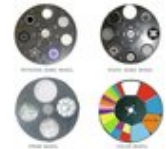

FUTURELIGHT EVO-10 lighting effect

Static deco effect

Art. No.: 51837570

GTIN: 4026397208160

The article is no longer in our assortment.

Description:

The EVO-10 deco effect is a real all-rounder. When this spot performs its show, supported from a smoke-machine, the beams remind a little bit of watterays, coming out of a gardenpistol. One time they are concentrated to one big beam, then they disperse until they form a big mass of light, like a drizzl of colors. In addition to that, the beams rotate, move from inside-out and vice versa and constantly change colors. The speed of this action varies from slow to very fast. In clubs or on stages, the EVO-10 produces a real rain of colors. Without smoke and directed to the ground, the spot amazes with its different symbols and colorful images, that seem to be inspired by fireworks. It is out of the question; a real champion.

Logistic

EAN / GTIN: 4026397208160

Weight: 29,40 kg

Length: 0.56 m

Width: 0.47 m

Heigh: 0.43 m

Technical specifications:

Power supply:	230 V AC, 50 Hz
Power consumption:	800 W
DMX channels:	10
Control:	Sound to light via Microphone
Beam angle (1/2 peak):	24,8°
Dimensions:	Width: 38 cm Depth: 39,5 cm Height: 46 cm
Weight:	26,75 kg
Beam angle:	24.8°
DMX channels:	10
DMX connection:	3-pin XLR
Sound-control:	via built-in microphone
Dimensions (L x W x H):	460 x 380 x 395 mm
Legal specifications	
Special product:	Not designed for household room illumination
Intended use:	Show effect lighting