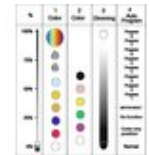

FUTURELIGHT PCC-500F PRO-Color-Changer

Innovative color changer

Art. No.: 51840960

GTIN: 4026397190045

The article is no longer in our assortment.

Features:

- DMX-controlled operation or stand-alone operation with master/slave function
- 48 programmed scenes in program run for stand-alone operation
- Number of scenes in program run can be changed individually
- Scenes in program run can be modified via the control board or via an external controller and loaded into the memory
- 8 built-in programs can be called up via DMX controller
- Sound-controlled via built-in microphone
- Control board with 4-digit display and foil keyboard for adjusting the DMX starting address, Program, Reset
- For bright HPL 575 W lamp
- Color wheel 1 with 5 different, dichroic color filters and white
- Color wheel 2 with 4 different, dichroic color filters, blackout and white
- DMX control via every standard DMX controller
- For further information about this product, please refer to the Data Sheet under "Downloads"

Power consumption: 585,00 W

DMX channels: 4

Dimensions: Width: 32,5 cm
Depth: 43,5 cm
Height: 35 cm

DMX channels:	4
DMX connection:	3-pin XLR
Sound-control:	via built-in microphone
Color-wheel 1:	5 colors and white
Color-wheel 2:	4 colors, blackout and white
Beam angle:	23°
Dimensions (L x W x H):	325 x 435 x 350 mm
Weight:	12 kg
Legal specifications	
Special product:	Not designed for household room illumination
Intended use:	Show effect lighting