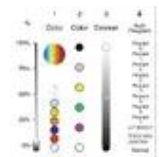

## FUTURELIGHT PCC-1200 PRO-Color-Changer

Extremely bright color changer

Art. No.: 51840975

GTIN: 4026397169874

**The article is no longer in our assortment.**

### Features:

- DMX-controlled operation or stand-alone operation with Master/Slave function
- 48 preprogrammed scenes in Program Run for stand-alone operation
- Number of scenes in Program Run can be changed individually
- The scenes in Program Run can be modified via the control board or via an external controller and loaded into the memory
- 8 built-in programs can be called up via DMX controller
- Sound-controlled via built-in microphone
- Lightbeam with 27° radiation angle
- Control board with 4-digit display and foil keyboard for adjusting the DMX-starting address, Program, Reset
- For bright 1200 W lamp
- Color wheel 1 with 5 different, dichroic color filters and white
- Color wheel 2 with 4 different, dichroic color filters, blackout and white
- DMX control via every standard DMX controller
- For further information about this product, please refer to the Data Sheet under "Downloads"

### Technical specifications:

Power supply: 230 V AC, 50 Hz

Power consumption: 1300.00 W

DMX channels: 4

Dimensions: Width: 41 cm  
Depth: 45 cm

	Height: 47 cm
DMX channels:	4
DMX connection:	3-pin XLR
Sound-control:	via built-in microphone
Color-wheel 1:	5 colors and white
Color-wheel 2:	4 colors, blackout and white
Dimensions (L x W x H):	470 x 410 x 450 mm
Weight:	18 kg
Special product:	Not designed for household room illumination
Intended use:	Show effect lighting