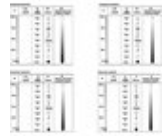

FUTURELIGHT POS-60 LED powerstick

Versatile LED color changing bar

Art. No.: 51841360

GTIN: 4026397250930

The article is no longer in our assortment.

Features:

- 6, 15, 60 or 63 DMX channels selectable for numerous applications
- Equipped with 60 x 1 W LEDs: 20 x red, 20 x blue, 20 x green
- High power LEDs made by Lumileds, USA
- Long LED life
- Each LED can be controlled individually
- Switch-mode power supply
- Automatic power supply adaption between 100 and 240 Volts without power selector
- Stepless RGB color changing
- Programmable color change speed and strobe effect
- DMX-controlled operation or stand-alone operation with Master/Slave function
- Strobe effect with 1-18 flashes per second
- Programmed chaser
- 8 built-in programs can be called up via DMX controller or DIP switches
- Sound-controlled via built-in microphone
- Rainbow-effect with adjustable speed
- DIP switches for adjusting the DMX-starting address and stand alone programs
- Advantages of LED technology: long life, low power consumption, minimal heat emission, defacto maintenance free with brilliant light radiation
- DMX control via every standard DMX controller
- Feed-through output allows to power another device

Logistic

EAN / GTIN: 4026397250930

Weight: 11,80 kg

Length: 1.78 m

Width: 0.27 m

Height: 0.16 m

Bulky product

Technical specifications:

Power supply: 100-240 V AC, 50/60 Hz

Power consumption:	140,00 W
Dimensions:	Length: 1,75 m Depth: 23 cm Height: 9 cm
DMX channels:	6/15/60/63
DMX connection:	3-pin XLR
Flash-rate:	18 Hz
LED number:	60
Dimensions (L x W x H):	1750 x 230 x 90 mm
Weight:	10.5 kg
Legal specifications	
Special product:	Not designed for household room illumination
Intended use:	Show effect lighting