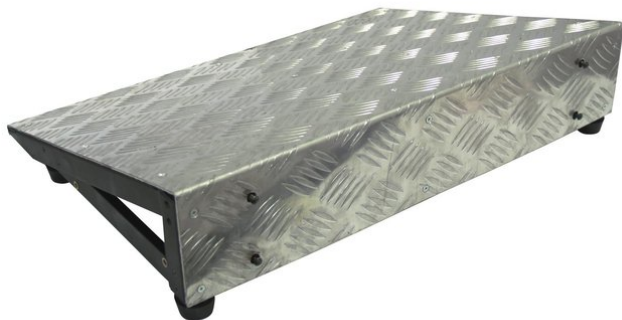

## Ramp for PPP-60 side

Side ramp for PPP-60

**Art. No.:** 51841420

GTIN: 4026397250985

**The article is no longer in our assortment.**

---

All rights reserved. Subject to change without notice. Errors and omissions excepted.  
Illustration only. Actual item may differ from photo.

### Features:

---

- For realising safe entries and exits of your dancefloor
- Can carry up to 160 kg

---

All rights reserved. Subject to change without notice. Errors and omissions excepted.  
Illustration only. Actual item may differ from photo.