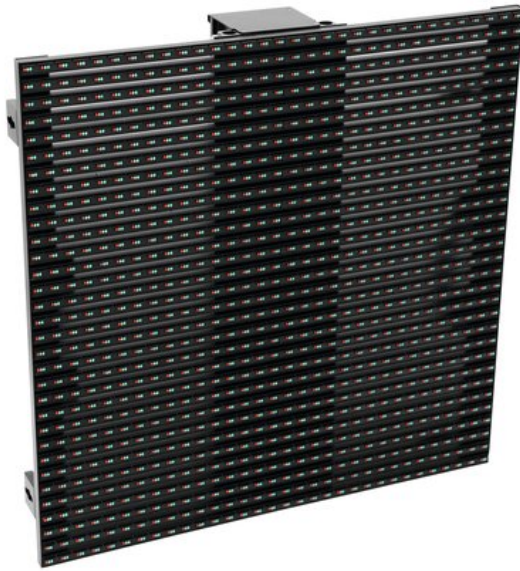

FUTURELIGHT SVS-18.75 LED display 60x60

LED video display for outdoor use

Art. No.: 51843230

GTIN: 4026397465372

The article is no longer in our assortment.

Features:

- Modular LED video display for outdoor use, IP63
- Extra bright and colorful projection of videos, animations and graphics
- Ideal for rental companies, stage/fair construction and fixed installation
- Super-light and durable aluminum construction
- Seamless, modular display concept allows the build-up of large areas
- 18.75 mm pixel pitch
- 1024 pixels (32 x 32)
- Supports full HD 1080p
- Signal processing via onboard receiver card
- Control via optional video processor or PC software
- Ethernet-based signal distribution
- Truss support bar, signal and power cables optional

Logistic

EAN / GTIN: 4026397465372

Weight: 16,20 kg

Length: 0.71 m

Width: 0.21 m

Height: 0.72 m

Technical specifications:

Power supply:	100-240 V AC, 50/60 Hz
Power consumption:	160,00 W
IP classification:	IP63
Dimensions:	Width: 60 cm Height: 60 cm
Resolution (W x H):	32 x 32 pixels
Pixel pitch:	18.75 mm

Pixel density:	2844/m ²
Pixel configuration:	DIP346
Signal connection:	DVI/RJ45
Display mode:	progressive scan
Brightness:	5000 cd/m ² (nits)
Viewing angle:	110° horizontally 45° vertically
Data refresh rate:	>2400 Hz
Contrast level:	>8192
Grey scale:	16 bits
Number of displays:	max. 1280 per sending card up to 1280 x 1024 pixels
Protection grade:	IP63
Operating temperature:	-10 to 45 °C
Humidity:	10 to 95 %
Dimensions:	600 x 600 mm
Weight:	13 kg
Legal specifications	
Special product:	Not designed for household room illumination
Intended use:	Show effect lighting