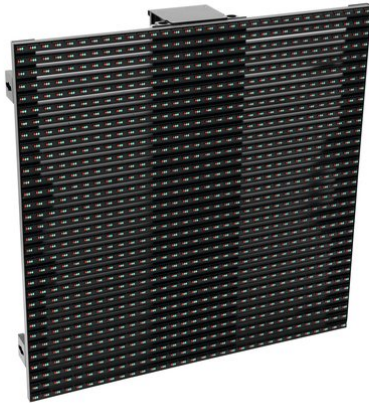

SVS-18.75 LED display 60x60

LED video display for outdoor use

Art. No.: 51843230

GTIN: 4026397465372

The article is no longer in our assortment.

SVS-18.75 LED display 60x60

LED video display for outdoor use

Art. No.: 51843230

GTIN: 4026397465372

Features:

- Modular LED video display for outdoor use, IP63
- Extra bright and colorful projection of videos, animations and graphics
- Ideal for rental companies, stage/fair construction and fixed installation
- Super-light and durable aluminum construction
- Seamless, modular display concept allows the build-up of large areas
- 18.75 mm pixel pitch
- 1024 pixels (32 x 32)
- Supports full HD 1080p
- Signal processing via onboard receiver card
- Control via optional video processor or PC software
- Ethernet-based signal distribution
- Truss support bar, signal and power cables optional