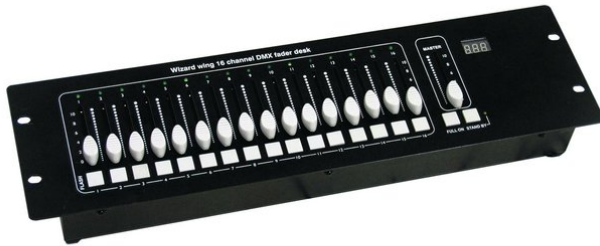

Futurelight®

WIZARD Wing 16-channel DMX-console

DMX faderdesk

Art. No.: 51885200

GTIN: 4026397205596

The article is no longer in our assortment.

All rights reserved. Subject to change without notice. Errors and omissions excepted.
Illustration only. Actual item may differ from photo.

Futurelight®

WIZARD Wing 16-channel DMX-console

DMX faderdesk

Art. No.: 51885200

GTIN: 4026397205596

Features:

- 16-channel DMX faderdesk
- Master control
- Flash buttons per channel
- Full on and standby function
- E.g. for DMX IN function of Wizard-1024 software
- Rack installation
- For further information about this product, please refer to the Data Sheet under "Downloads"