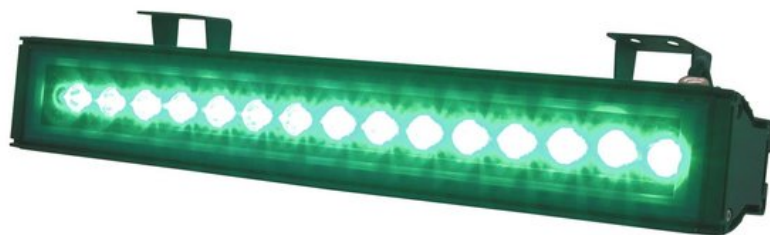

EUROLITE LED T500 GREEN IP65 15x1W 15°

Brilliant outdoor floodlight with LED technology

Art. No.: 51913115

GTIN: 4026397245967

The article is no longer in our assortment.

Features:

- Floodlight with static color
- Provides a unique atmosphere
- Ideal LED-beam-lighting for permanent installation as well as outdoor use
- Mounting brackets for installation included
- The weather-resistant housing also allows operation during bad weather
- Extremely compact housing in a beautiful design
- Ready for connection with safety-plug
- Available in 3 sizes and 5 colors
- Available in 3 versions of the angle of reflected beam per LED: in 15°, 45° or in 80° version
- Advantages of high-power LED technology: extreme light output, long life, low power consumption, defacto maintenance free

Logistic

EAN / GTIN: 4026397245967

Weight: 2,70 kg

Length: 0.65 m

Width: 0.12 m

Height: 0.12 m

Technical specifications:

Power supply: 230 V AC, 50 Hz

Power consumption: 23,00 W

IP classification: IP65

Dimensions: Width: 50 cm
Depth: 8 cm
Height: 17 cm

Protection grade: IP65

LED number: 15 x 1 W LED

Beam angle:	15°
Dimensions (L x W x H):	500 x 80 x 170 mm
Weight:	2 kg
Legal specifications	
Special product:	Not designed for household room illumination
Intended use:	Show effect lighting