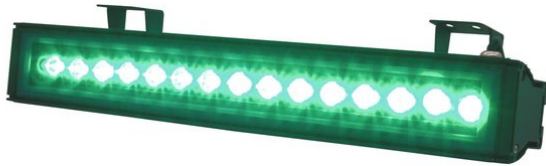

eurolite®

LED T500 GREEN IP65 15x1W 15°

Brilliant outdoor floodlight with LED technology

Art. No.: 51913115
GTIN: 4026397245967

The article is no longer in our assortment.

eurolite®

LED T500 GREEN IP65 15x1W 15°

Brilliant outdoor floodlight with LED technology

Art. No.: 51913115
GTIN: 4026397245967

Features:

- Floodlight with static color
- Provides a unique atmosphere
- Ideal LED-beam-lighting for permanent installation as well as outdoor use
- Mounting brackets for installation included
- The weather-resistant housing also allows operation during bad weather
- Extremely compact housing in a beautiful design
- Ready for connection with safety-plug
- Available in 3 sizes and 5 colors
- Available in 3 versions of the angle of reflected beam per LED: in 15°, 45° or in 80° version
- Advantages of high-power LED technology: extreme light output, long life, low power consumption, defacto maintenance free