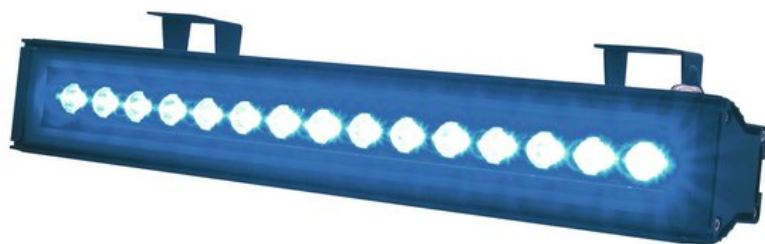

EUROLITE LED T500 BLUE IP65 15x1W 15°

Brilliant outdoor floodlight with LED technology

Art. No.: 51913120

GTIN: 4026397246001

The article is no longer in our assortment.

Features:

- Floodlight with static color
- Provides a unique atmosphere
- Ideal LED-beam-lighting for permanent installation as well as outdoor use
- Mounting brackets for installation included
- The weather-resistant housing also allows operation during bad weather
- Extremely compact housing in a beautiful design
- Ready for connection with safety-plug
- Available in 3 sizes and 5 colors
- Available in 3 versions of the angle of reflected beam per LED: in 15°, 45° or in 80° version
- Advantages of high-power LED technology: extreme light output, long life, low power consumption, defacto maintenance free

Logistic

EAN / GTIN: 4026397246001

Weight: 2,70 kg

Length: 0.65 m

Width: 0.12 m

Height: 0.12 m

Technical specifications:

Power supply: 230 V AC, 50 Hz

Power consumption: 23,00 W

IP classification: IP65

Dimensions: Width: 50 cm
Depth: 8 cm
Height: 17 cm

Protection grade: IP65

LED number: 15 x 1 W LED

Beam angle:	15°
Dimensions (L x W x H):	500 x 80 x 170 mm
Weight:	2 kg
Legal specifications	
Special product:	Not designed for household room illumination
Intended use:	Show effect lighting