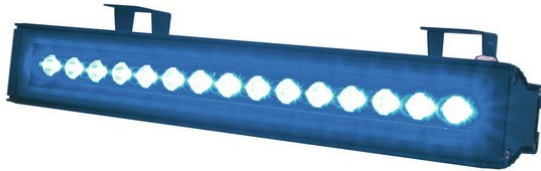

## LED T500 BLUE IP65 15x1W 15°

Brilliant outdoor floodlight with LED technology

**Art. No.: 51913120**

GTIN: 4026397246001

**The article is no longer in our assortment.**

## LED T500 BLUE IP65 15x1W 15°

Brilliant outdoor floodlight with LED technology

**Art. No.: 51913120**

GTIN: 4026397246001

### Features:

---

- Floodlight with static color
- Provides a unique atmosphere
- Ideal LED-beam-lighting for permanent installation as well as outdoor use
- Mounting brackets for installation included
- The weather-resistant housing also allows operation during bad weather
- Extremely compact housing in a beautiful design
- Ready for connection with safety-plug
- Available in 3 sizes and 5 colors
- Available in 3 versions of the angle of reflected beam per LED: in 15°, 45° or in 80° version
- Advantages of high-power LED technology: extreme light output, long life, low power consumption, defacto maintenance free