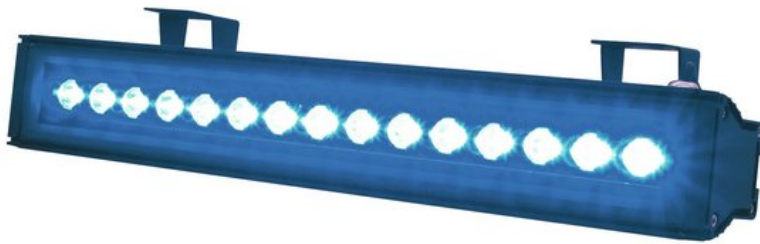

EUROLITE LED T500 BLUE IP65 15x1W 45°

Brilliant outdoor floodlight with LED technology

Art. No.: 51913122

GTIN: 4026397246025

The article is no longer in our assortment.

Features:

- Floodlight with static color
- Provides a unique atmosphere
- Ideal LED-beam-lighting for permanent installation as well as outdoor use
- Mounting brackets for installation included
- The weather-resistant housing also allows operation during bad weather
- Extremely compact housing in a beautiful design
- Ready for connection with safety-plug
- Available in 3 sizes and 5 colors
- Available in 3 versions of the angle of reflected beam per LED: in 15°, 45° or in 80° version
- Advantages of high-power LED technology: extreme light output, long life, low power consumption, defacto maintenance free

Logistic

EAN / GTIN: 4026397246025

Weight: 2,80 kg

Length: 0.65 m

Width: 0.13 m

Height: 0.12 m

Technical specifications:

Power supply: 230 V AC, 50 Hz

Power consumption: 23,00 W

IP classification: IP65

Dimensions: Width: 50 cm
Depth: 8 cm
Height: 17 cm

Protection grade: IP65

LED number: 15 x 1 W LED

Beam angle:	45°
Dimensions (L x W x H):	500 x 80 x 170 mm
Weight:	2 kg
Legal specifications	
Special product:	Not designed for household room illumination
Intended use:	Show effect lighting