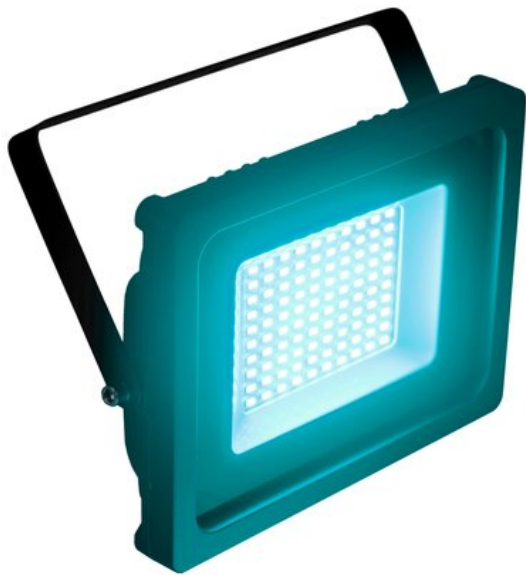

EUROLITE LED IP FL-50 SMD turquoise

Flat IP65 outdoor floodlight with 100 SMD-LEDs turquoise

Art. No.: 51914990

GTIN: 4026397692730

List price: 65.33 €

incl. 19% VAT.

Features:

- 100 powerful LEDs SMD 5730 turquoise
- The device is cooled by passive convection cooling
- Control via plug and play
- With a beam angle of 70°
- With Mounting bracket
- Suitable for outdoor use IP65
- Various versions available
- Silent operation
- For application areas such as: Installation; restaurants, bars and hotels; architecture
- Application possibility: Suspended

Package contents

- 1 x spotlight, 1 x user manual

Logistic

EAN / GTIN: 4026397692730

Weight: 1,37 kg

Length: 0.23 m

Width: 0.07 m

Height: 0.26 m

Lamp type:	LED lamp
LED:	100 x SMD 5730 turquoise
Cooling:	Passive convection cooling
Control:	Plug and play
Beam angle:	70°
Beam angle (1/2 peak):	70°
Beam angle (1/10 peak):	120°
Housing color:	Black matte
Attachment system:	Mounting bracket
Material:	Aluminum casting
Dimensions:	Width: 24 cm Depth: 4 cm Height: 19,5 cm
Weight:	1,27 kg
Noise classification:	Class 0 (no noise at all)
Mounting bracket	
Diameter mounting holes:	1 x Ø8mm; 2 x Ø6mm
Material:	Metal, 1,5 mm