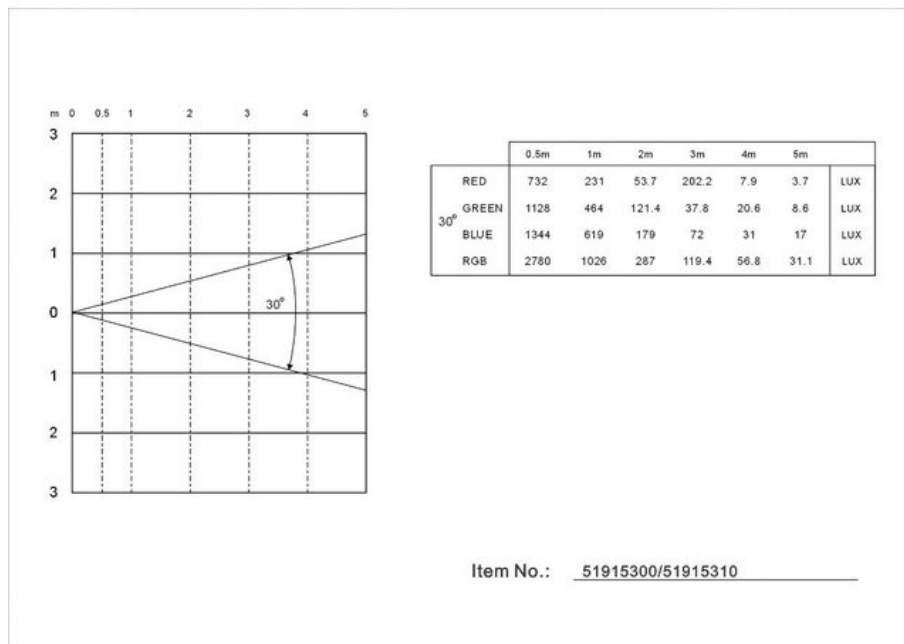

EUROLITE LED SLS-183 RGB 10mm Slim

Slimline LED spot with 183 x 10 mm LED

Art. No.: 51915300

GTIN: 4026397376968

The article is no longer in our assortment.

Description:

A flat revolution!

Imagine the old CRT-TVs. And now compare them with the new Flat-TVs. They have the same or a better performance in an ultra-flat device. The same story happens now to the classic PAR-64 spot, because there is a keen competitor: the EUROLITE LED SLS-18/10 RGB spot. The new one offers the same number of LEDs but is 66 % flatter. Therefore the spot is much more space-saving than its PAR competitor. The compact spot is easy to assemble and versatile. So if you now ask yourself "what's the downside of it" you will soon realize: There is no downside. To take up again the comparison with the TV: Certainly the Flat-TV can receive the same channels than the old CRT-TV. Also the new EUROLITE LED SLS-18/10 RGB has all the features of the LED PAR-64. But all the advantages are packed in a flatter and more compact device.

Logistic

EAN / GTIN: 4026397376968

Weight: 2,50 kg

Length: 0.34 m

Width: 0.30 m

Height: 0.14 m

Technical specifications:

Power supply:	230 V AC, 50 Hz
Power consumption:	20,00 W
Dimensions:	Width: 29,8 cm Depth: 9 cm Height: 28,5 cm
DMX channels:	5
DMX connection:	3-pin XLR
Sound-control:	via built-in microphone
Number of 10mm LEDs:	183
Beam angle:	30°
Dimensions:	90 x 280 x 285 mm
Weight:	2 kg
Legal specifications	
Special product:	Not designed for household room illumination
Intended use:	Show effect lighting