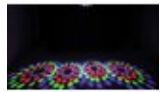

EUROLITE LED QDF-4 Beam effect

Classic RGBW LED beam effect

Art. No.: 51918570

GTIN: 4026397351293

The article is no longer in our assortment.

Description:

Light in every nook and cranny!

It seems to be rather simple, does it not? A beam effect with 4 glass lenses, 228 5mm LEDs, that produces 4 light circles with 57 highly luminous diodes. But you should not take this easy way out, because, as it is true for many other things as well, the first impression can often mislead you. After all our EUROLITE LED QDF-4 joins considerably more features. Of course there is more than just four same-color circles that can be seen. Via DMX each color, red, blue, green and white, can be controlled at the lens and thus be perfectly defined. But both color and style, are able to change and are everything but monotonously. True, when all beams are put together, they do form circles. But, if intended, you can display just certain points and hence realize diversified patterns. Moreover, the attractive beam effect has a classical strobe at its disposal and flashes on colors and designs. Due to its angled form, the QDF is able to illuminate greater areas than many comparable devices.

Features:

- 1 row of 4 glass lenses
- Full, color intensive beams exit from every lens
- Via DMX, each color (RGB + white) can be controlled at every lens
- DMX512 control via regular DMX controller (occupies 6 channels)
- Sound controlled via built-in microphone
- Strobe effect
- Auto mode
- Internal programs
- Master/Slave function
- Rugged compact housing in a beautiful design
- Ready for connection with power cord and safety plug
- Innumerable uses