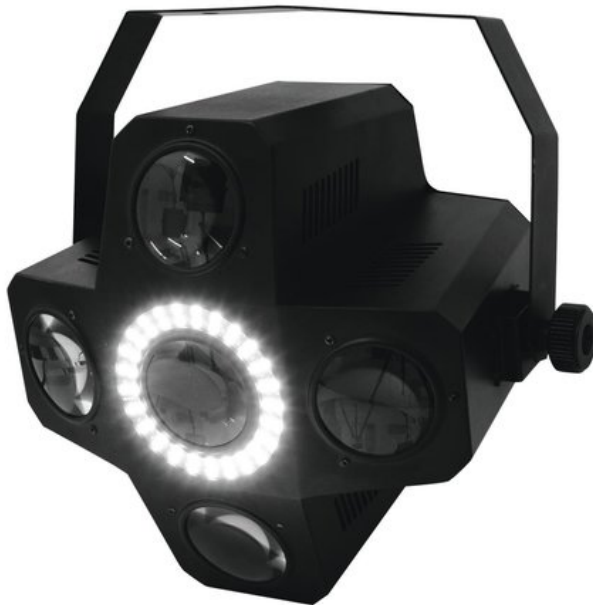

## EUROLITE LED PUS-5 Hybrid flower effect

LED flower effect with strobe

Art. No.: 51918663

GTIN: 4026397459524

**The article is no longer in our assortment.**

### Features:

- Hybrid effect - LED flower and strobe in one device
- Absolute eyecatcher: groups of 5 mm RGBAW LEDs are arranged behind the 5 lenses; a double row of white SMD LEDs is arranged around the center lens
- Operable in stand-alone mode or with DMX512 interface
- DMX512 control possible via any commercial DMX controller (occupies max. 4 channels)
- 2 or 4 DMX channels selectable for numerous applications
- Sound-control via built-in microphone
- Microphone sensitivity adjustable via rotary control
- Comfortable addressing and setting via control panel with LED display and four operating buttons
- Functions: Auto mode, sound control, internal programs, strobe settings via DMX, Master/Slave
- Equipped with 320 x 5mm RGBAW LEDs as well as 50 x SMD LEDs in white
- Convenient control also via Wi-Fi networks with your tablet or smartphone and the Eurolite Hybrid App plus the USB-DMX interface (item 51860120) and the light control software FreeStyler (freeware)
- Eurolite Hybrid App is available for free in the App Store
- Locking possibility at the mounting bracket
- Feed-through output allows to power up to 8 devices
- IEC power cord with safety-plug included in delivery
- Switch-mode power supply allows for automatic power supply adaption between 100 and 240 volts
- Control via stand-alone; DMX
- Preprogrammed in Light J