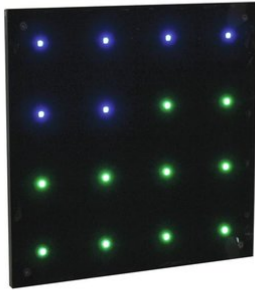

eurolite®

LED Pixel Spot 16 DMX

3in1 Pixel Spot with 16 pixels

Art. No.: 51928728
GTIN: 4026397500417

The article is no longer in our assortment.

eurolite®

LED Pixel Spot 16 DMX

3in1 Pixel Spot with 16 pixels

Art. No.: 51928728
GTIN: 4026397500417

Features:

- Looks like a panel, is mounted like a spot
- Operable in stand-alone mode with Master/Slave function or via DMX interface
- DMX-512 control possible via any commercial DMX-controller (occupies 48 channels)
- Sound-control via built-in microphone
- Speed of the 22 internal programs and color change in Auto mode adjustable via dip switches
- Each of the 16 Tricolor LEDs can be controlled individually
- Mounting bracket for installation on a truss system
- Locking possibility at the mounting bracket
- Feed-through output allows to power another device
- After every 8 LED Pixel Spots the fixtures must have a renewed connection with the power mains
- Switch-mode power supply, automatic power supply adaption between 90 and 240 Volts without power selector
- Connection via enclosed IEC power cord with safety-plug
- Strobe effect
- The device is cooled by passive convection cooling