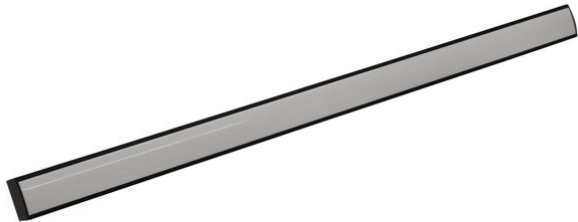

eurolite®

LED Pixel Bar 32 DMX

DMX controlled pixel bar with 3in1 LEDs

Art. No.: 51928738

GTIN: 4026397422641

The article is no longer in our assortment.

eurolite®

LED Pixel Bar 32 DMX

DMX controlled pixel bar with 3in1 LEDs

Art. No.: 51928738

GTIN: 4026397422641

Features:

- DMX-controlled or stand-alone operation with Master/Slave function
- DMX512 control possible via any commercial DMX controller (occupies 96 channels)
- Sound-control via built-in microphone
- Speed of the internal programs adjustable via DIP switches
- Each of the 32 tri-color LEDs can be controlled individually
- Perfect solution as decorative lighting for shops, display windows, hotels, bars, clubs or interior furnishings
- Installation on a wall or on a truss system possible
- Create sensational light effect walls by connecting several LED bars
- After every 8 LED Pixel bars, the fixtures must have a renewed connection with the power mains