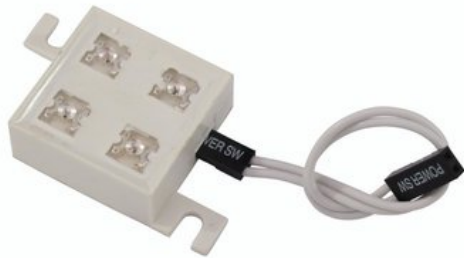

EUROLITE SMI-4W 15V LED

Small PBC with 4 LED modules and mounting points for indoor use

Art. No.: 51929300

GTIN: 4026397239188

The article is no longer in our assortment.

Features:

- Each unit comes with connecting cable
- Can be changed or combined with other colors anytime
- Advantages of LED technology: long life of the LEDs, low power consumption, minimal heat emission, defacto maintenance free with brilliant light radiation
- Power unit and mounting materials not included in delivery
- Modules available in 5 colors

Logistic

EAN / GTIN: 4026397239188

Weight: 0,01 kg

Length: 0.13 m

Width: 0.07 m

Height: 0.01 m

Technical specifications:

Dimensions:	Width: 27,5 cm Depth: 11,5 cm Height: 27,5 cm
Voltage:	15 V
Power consumption:	25mA
LED number:	4
Lifetime:	50000 h
Dimensions (L x W x H):	27.5 x 27.5 x 11.5 mm
Weight:	11 g

Legal specifications

Special product: Not designed for household room illumination

Intended use:

Show effect lighting
