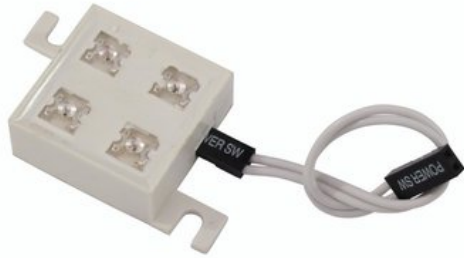

EUROLITE SMI-4R 15V LED

Small PBC with 4 LED modules and mounting points for indoor use

Art. No.: 51929302

GTIN: 4026397239195

The article is no longer in our assortment.

Features:

- Each unit comes with connecting cable
- Can be changed or combined with other colors anytime
- Advantages of LED technology: long life of the LEDs, low power consumption, minimal heat emission, defacto maintenance free with brilliant light radiation
- Power unit and mounting materials not included in delivery
- Modules available in 5 colors

Logistic

EAN / GTIN: 4026397239195

Weight: 0,01 kg

Length: 0.13 m

Width: 0.07 m

Height: 0.01 m

Technical specifications:

Dimensions:	Width: 27,5 cm Depth: 11,5 cm Height: 27,5 cm
Voltage:	15 V
Power consumption:	25mA
LED number:	4
Lifetime:	50000 h
Dimensions (L x W x H):	27.5 x 27.5 x 11.5 mm
Weight:	11 g

Legal specifications

Special product: Not designed for household room illumination

Intended use:

Show effect lighting
