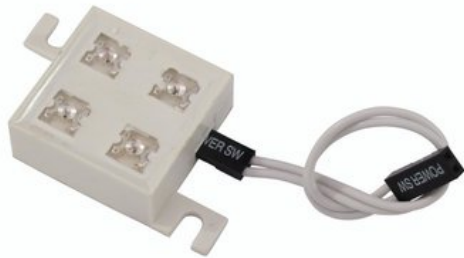

## EUROLITE SMI-4G 15V LED

Small PBC with 4 LED modules and mounting points for indoor use

Art. No.: 51929304

GTIN: 4026397239201

**The article is no longer in our assortment.**

### Features:

- Each unit comes with connecting cable
- Can be changed or combined with other colors anytime
- Advantages of LED technology: long life of the LEDs, low power consumption, minimal heat emission, defacto maintenance free with brilliant light radiation
- Power unit and mounting materials not included in delivery
- Modules available in 5 colors

### Logistic

EAN / GTIN: 4026397239201

Weight: 0,01 kg

Length: 0.13 m

Width: 0.07 m

Height: 0.00 m

### Technical specifications:

Dimensions:	Width: 27,5 cm Depth: 11,5 cm Height: 27,5 cm
Voltage:	15 V
Power consumption:	25mA
LED number:	4
Lifetime:	50000 h
Dimensions (L x W x H):	27.5 x 27.5 x 11.5 mm
Weight:	11 g