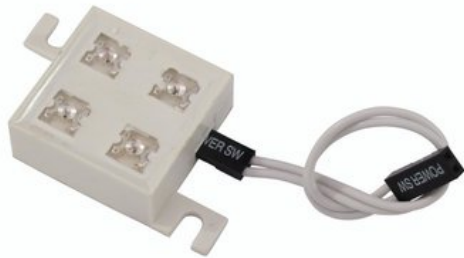

EUROLITE SMI-4B 15V LED

Small PBC with 4 LED modules and mounting points for indoor use

Art. No.: 51929306

GTIN: 4026397239218

The article is no longer in our assortment.

Features:

- Each unit comes with connecting cable
- Can be changed or combined with other colors anytime
- Advantages of LED technology: long life of the LEDs, low power consumption, minimal heat emission, defacto maintenance free with brilliant light radiation
- Power unit and mounting materials not included in delivery
- Modules available in 5 colors

Logistic

EAN / GTIN: 4026397239218

Weight: 0,01 kg

Length: 0.01 m

Width: 0.07 m

Height: 0.01 m

Technical specifications:

Dimensions:	Width: 27,5 cm Depth: 11,5 cm Height: 27,5 cm
Voltage:	15 V
Power consumption:	25mA
LED number:	4
Lifetime:	50000 h
Dimensions (L x W x H):	27.5 x 27.5 x 11.5 mm
Weight:	11 g

Legal specifications

Special product: Not designed for household room illumination

Intended use:

Show effect lighting
