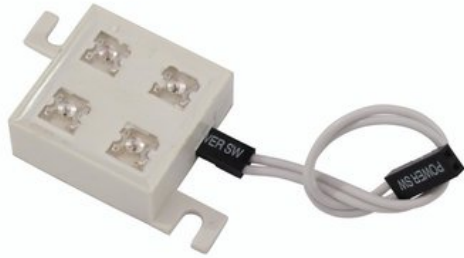

## EUROLITE SMI-4Y 15V LED

Small PBC with 4 LED modules and mounting points for indoor use

Art. No.: 51929308

GTIN: 4026397239232

**The article is no longer in our assortment.**

### Features:

- Each unit comes with connecting cable
- Can be changed or combined with other colors anytime
- Advantages of LED technology: long life of the LEDs, low power consumption, minimal heat emission, defacto maintenance free with brilliant light radiation
- Power unit and mounting materials not included in delivery
- Modules available in 5 colors

### Logistic

EAN / GTIN: 4026397239232

Weight: 0,01 kg

Length: 0.13 m

Width: 0.07 m

Height: 0.01 m

### Technical specifications:

Dimensions:	Width: 27,5 cm Depth: 11,5 cm Height: 27,5 cm
Voltage:	15 V
Power consumption:	25mA
LED number:	4
Lifetime:	50000 h
Dimensions (L x W x H):	27.5 x 27.5 x 11.5 mm
Weight:	11 g
Legal specifications	
Special product:	Not designed for household room illumination